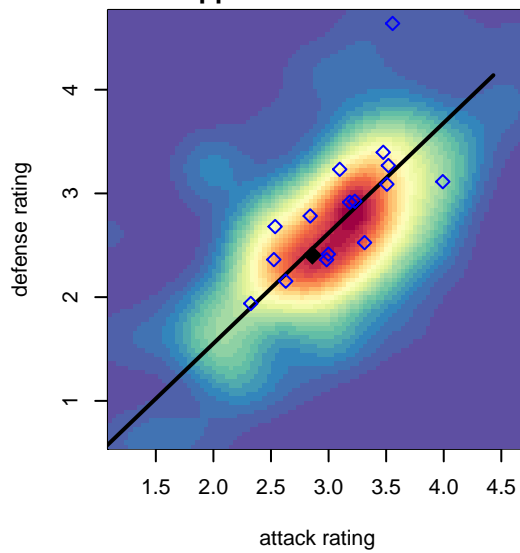

Highline Premier Heat Blue B00

Highline Premier FC
 Burien, WA
 B00 total strength=1559
 attack=17.45 defense=11.07
 fall league = PSPL WNPL U18

alt names used:
 Highline Premier FC Heat 00 Blue
 HPFC HEAT 00 (WA)

Venues played:
 2017 Starfire Spring Classic BU18-19
 2017 Sounders FC Cup BU18-19
 2017 PSPL WNPL U18
 2017 WA Cup Gold U18
 2017 PacNW Winter Classic 99/00 Premier 2

Highline Premier Heat Blue B00
 Dots are actual minus expected GF (blue circles) and GA (red triangles).
 Blue line is smoothed change in attack strength. Red is smoothed change in defense strength.

**attack and defense variance (black dot)
relative to other teams
and top 10 in region**

**attack and defense rating
relative to others at age
and all opponents in last 13 months**

Performance relative to 13 month average