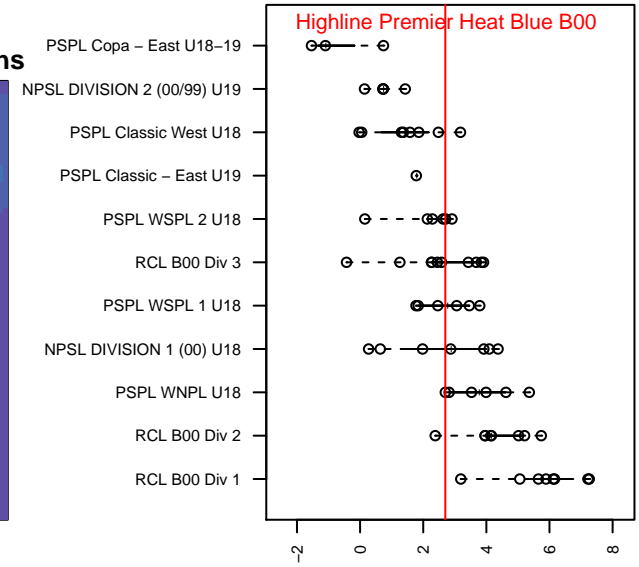

Highline Premier Heat Blue B00

Highline Premier FC
 Burien, WA
 B00 total strength=1559
 attack=17.45 defense=11.07
 fall league = PSPL WNPL U18

alt names used:
 Highline Premier FC Heat 00 Blue
 HPFC HEAT 00 (WA)

Venues played:
 2017 Starfire Spring Classic BU18-19
 2017 Sounders FC Cup BU18-19
 2017 PSPL WNPL U18
 2017 WA Cup Gold U18
 2017 PacNW Winter Classic 99/00 Premier 2

Highline Premier Heat Blue B00
 Dots are actual minus expected GF (blue circles) and GA (red triangles).
 Blue line is smoothed change in attack strength. Red is smoothed change in defense strength.

**attack and defense variance (black dot)
relative to other teams
and top 10 in region**

**attack and defense rating
relative to others at age
and all opponents in last 13 months**

Performance relative to 13 month average